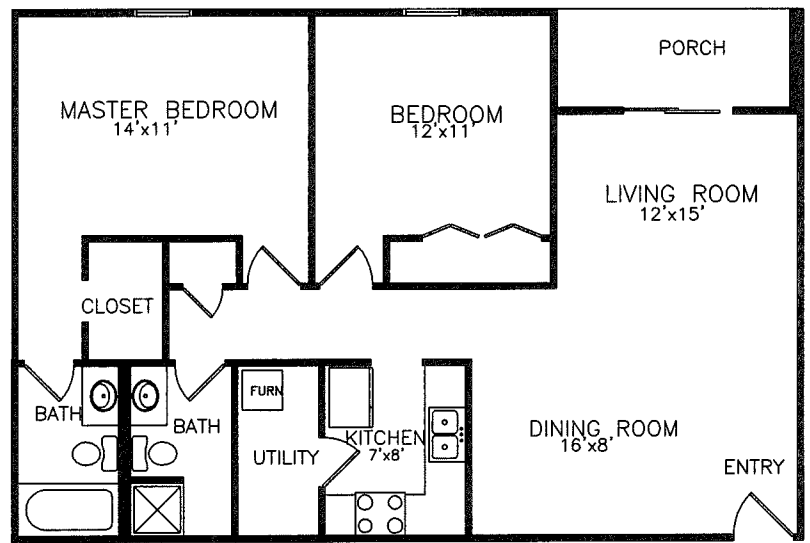

STUDIO APARTMENT HOME  
COLONIAL HEIGHTS  
 430 SQUARE FEET

ONE BEDROOM 1 BATH  
COLONIAL HEIGHTS  
 650 SQUARE FEET

ONE BEDROOM W/DEN 1 BATH  
COLONIAL HEIGHTS  
 860 SQUARE FEET

STANDARD 2 BEDROOMS 2 BATHS  
COLONIAL HEIGHTS  
 910 SQUARE FEET

DELUXE 2 BEDROOMS 2 BATHS  
COLONIAL HEIGHTS  
 1015 SQUARE FEET