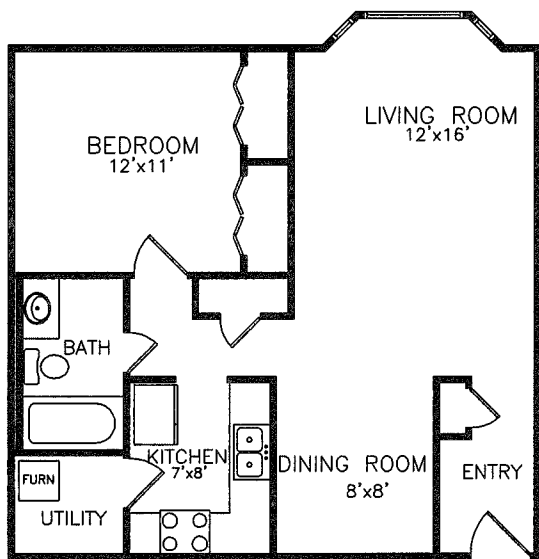

STUDIO APARTMENT HOME  
COLONIAL HEIGHTS  
 430 SQUARE FEET

ONE BEDROOM 1 BATH  
COLONIAL HEIGHTS  
 650 SQUARE FEET

ONE BEDROOM W/DEN 1 BATH  
COLONIAL HEIGHTS  
 860 SQUARE FEET

STANDARD 2 BEDROOMS 2 BATHS  
COLONIAL HEIGHTS  
 910 SQUARE FEET

DELUXE 2 BEDROOMS 2 BATHS  
COLONIAL HEIGHTS  
 1015 SQUARE FEET