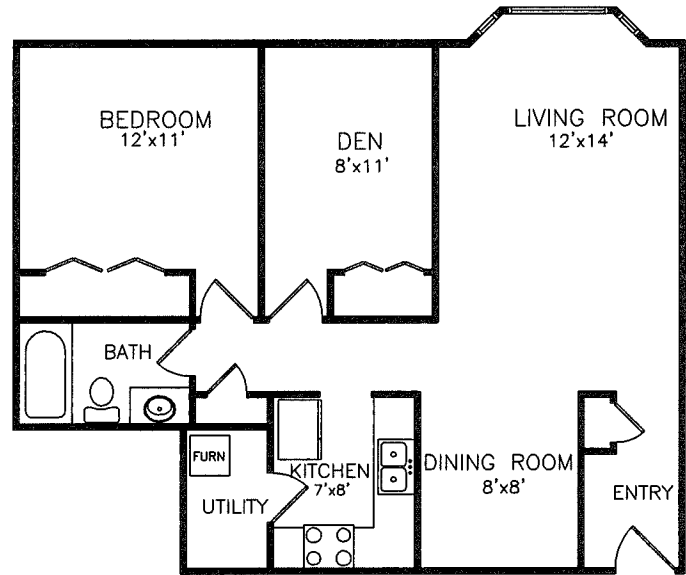

STUDIO APARTMENT HOME  
COLONIAL HEIGHTS  
 430 SQUARE FEET

ONE BEDROOM 1 BATH  
COLONIAL HEIGHTS  
 650 SQUARE FEET

ONE BEDROOM W/DEN 1 BATH  
COLONIAL HEIGHTS  
 860 SQUARE FEET

STANDARD 2 BEDROOMS 2 BATHS  
COLONIAL HEIGHTS  
 910 SQUARE FEET

DELUXE 2 BEDROOMS 2 BATHS  
COLONIAL HEIGHTS  
 1015 SQUARE FEET