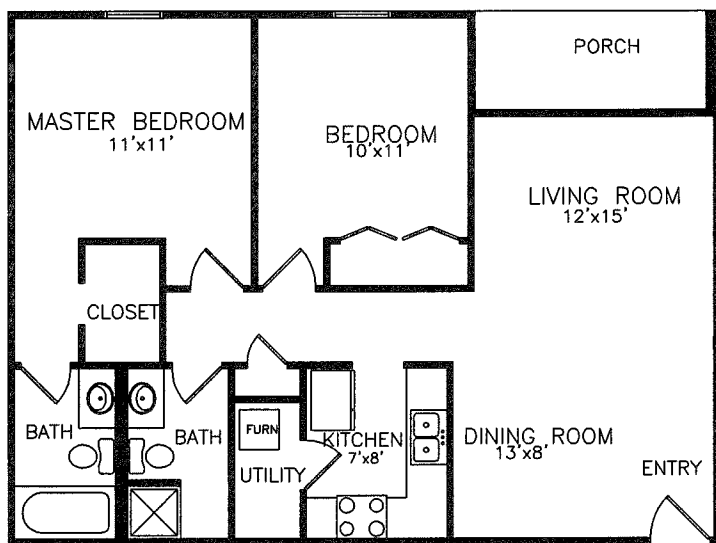

STUDIO APARTMENT HOME  
COLONIAL HEIGHTS  
 430 SQUARE FEET

ONE BEDROOM 1 BATH  
COLONIAL HEIGHTS  
 650 SQUARE FEET

ONE BEDROOM W/DEN 1 BATH  
COLONIAL HEIGHTS  
 860 SQUARE FEET

STANDARD 2 BEDROOMS 2 BATHS  
COLONIAL HEIGHTS  
 910 SQUARE FEET

DELUXE 2 BEDROOMS 2 BATHS  
COLONIAL HEIGHTS  
 1015 SQUARE FEET